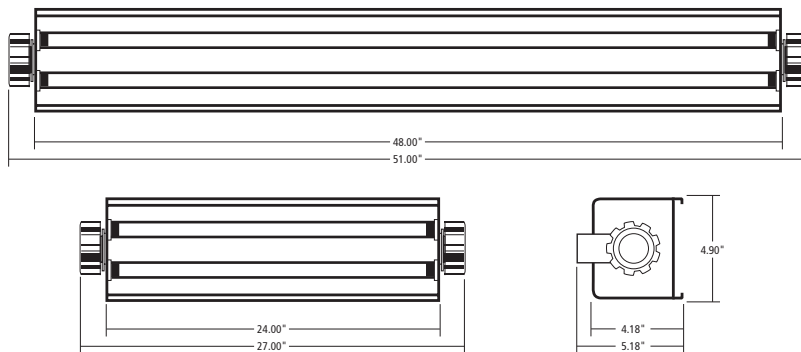

### Specifications:

Housing	Sheet Steel with Stainless Steel Hardware
Finish	Flat Black Powder Coat
Mounting Brackets	Fully Adjustable
Reflector	Polished Everbrite Aluminum
Sockets	4 Positive Locking Medium Bi Pin G13
Ballast	Electronic VHO, Power Factor > 92%
Rating	EM-2B: 100, 120 or 220 VAC / 50-60 Hz. 2.0A max. 80 Watts EM-4B: 100, 120 or 220 VAC / 50-60 Hz. 3.5A max. 160 Watts
Circuit Protection	One 7A Slow Blow Fuse
Operating Temperature	50° F to 100° F
Power Cord	6' 16/3 SOW with male Edison
Lamps	EM-2B: Two 2', 20W Medium Bipin Rapid Start F20T(12)(10)(8) Non Energy Saver Type Lamps EM-4B: Two 4', 40W Medium Bipin Rapid Start F40T(12)(10)(8) Non Energy Saver Type Lamps
Peak Spectral Output	368nm With Wildfire SableLux Lamps Installed
Lamp Life	8,000 Hours Solid On Mode (Flash, Strobe and Dimming modes will reduce lamp life)
Weight	EM-2B: 10.50lbs / 4.76kg EM-4B: 16.05lbs / 7.28kg