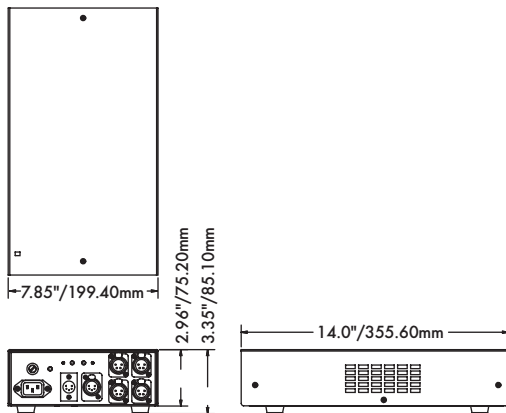

Weight: 5.40 lbs./2.45kg

PS-600 Model 820600