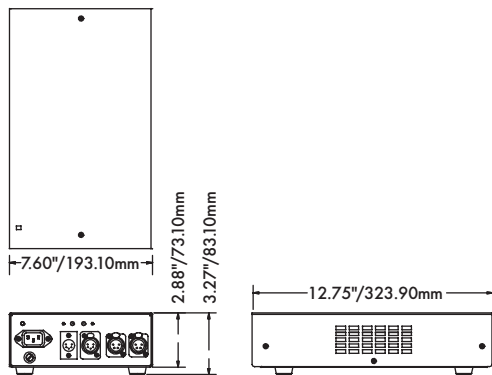

Front & rear LEDs indicating signal and power

Integrated stainless steel safety cable

Truss or rack mountable; free standing

.063" aluminum sheet metal construction

4 pin XLR connector for power and data

4 pin XLR connector for output

Made in the USA

**Power/Data**

Accepts all standard voltages worldwide (100-132 VAC 50/60 Hz and 170-240 VAC 50/60 Hz)

Sends/passes 24v DC and DXM/RDM

**XLR Connector Pin Out**

XLR Pin #	Function	Conductor Size
1	Ground	14 AWG
2	Data +	22 AWG
3	Data -	22 AWG
4	24 Volts DC	14 AWG

- Device Label
- Firmware Upgrade

**Infotrace/RDM feedback information**

- Type of Device
- Voltage Output Sensor
- Device Drop Warning

**Dimensions & Weights**

PS-150 Model 820150

Weight: 3.90 lbs./1.77kg

PS-300 Model 820300

Weight: 5.40 lbs./2.45kg

PS-600 Model 820600

Weight: 7.90 lbs./3.58kg

**Equipment Compatibility\*\***

The following is a chart of compatibility and capacity of the various models of the PS-Series Power Supply and the companion devices.