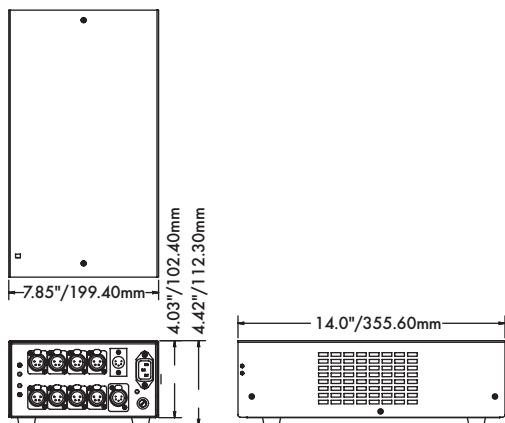

Front & rear LEDs indicating signal and power

Integrated stainless steel safety cable

Truss or rack mountable; free standing

.063" aluminum sheet metal construction

4 pin XLR connector for power and data

4 pin XLR connector for output

Made in the USA

**Power/Data**

Accepts all standard voltages worldwide (100-132 VAC 50/60 Hz and 170-240 VAC 50/60 Hz)

Sends/passes 24v DC and DXM/RDM

**XLR Connector Pin Out**

XLR Pin #	Function	Conductor Size
1	Ground	14 AWG
2	Data +	22 AWG
3	Data -	22 AWG
4	24 Volts DC	14 AWG

- Device Label
- Firmware Upgrade

**Infotrace/RDM feedback information**

- Type of Device
- Voltage Output Sensor
- Device Drop Warning

**Dimensions & Weights**

PS-150 Model 820150

Weight: 3.90 lbs./1.77kg

PS-300 Model 820300

Weight: 5.40 lbs./2.45kg

PS-600 Model 820600

Weight: 7.90 lbs./3.58kg

**Equipment Compatibility\*\***

The following is a chart of compatibility and capacity of the various models of the PS-Series Power Supply and the companion devices.